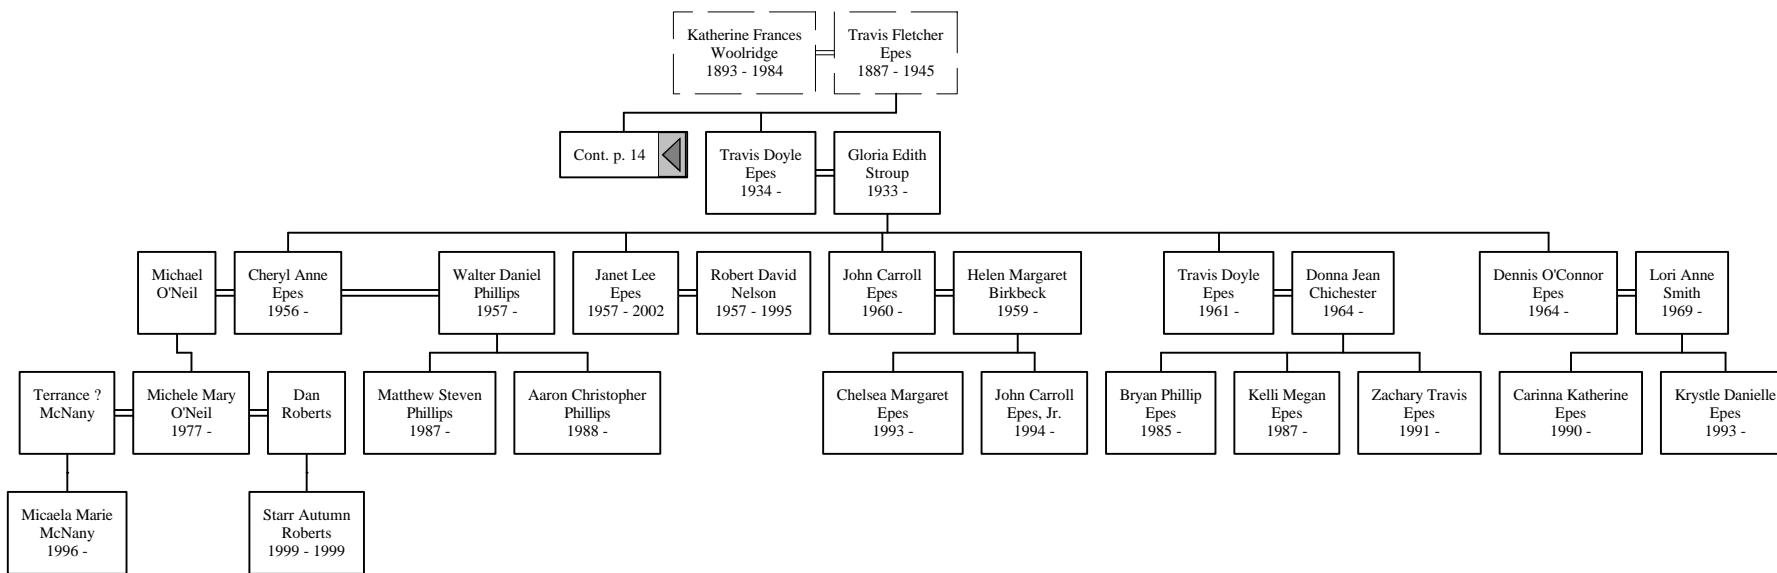

Descendants of Presley Richardson Jr. Woolridge