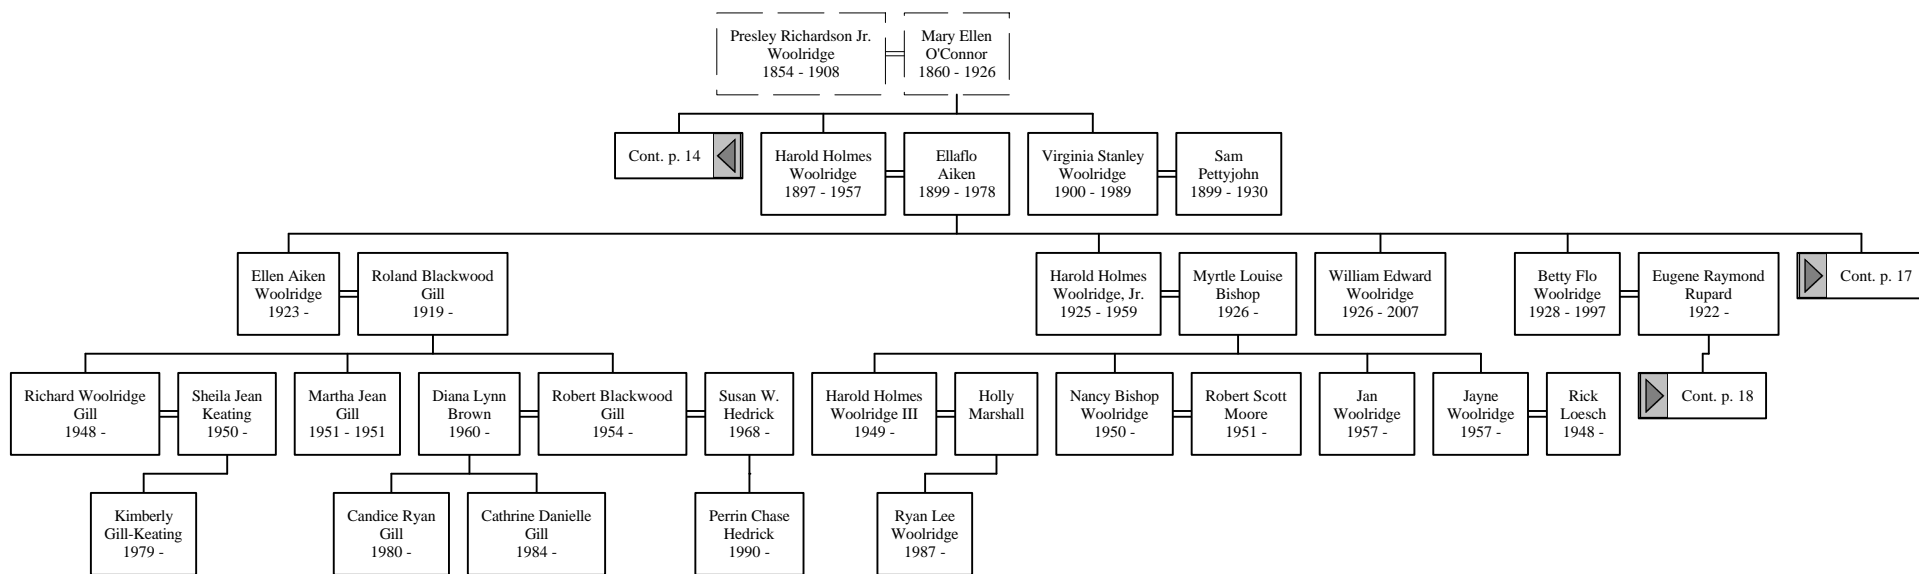

Descendants of Presley Richardson Jr. Woolridge